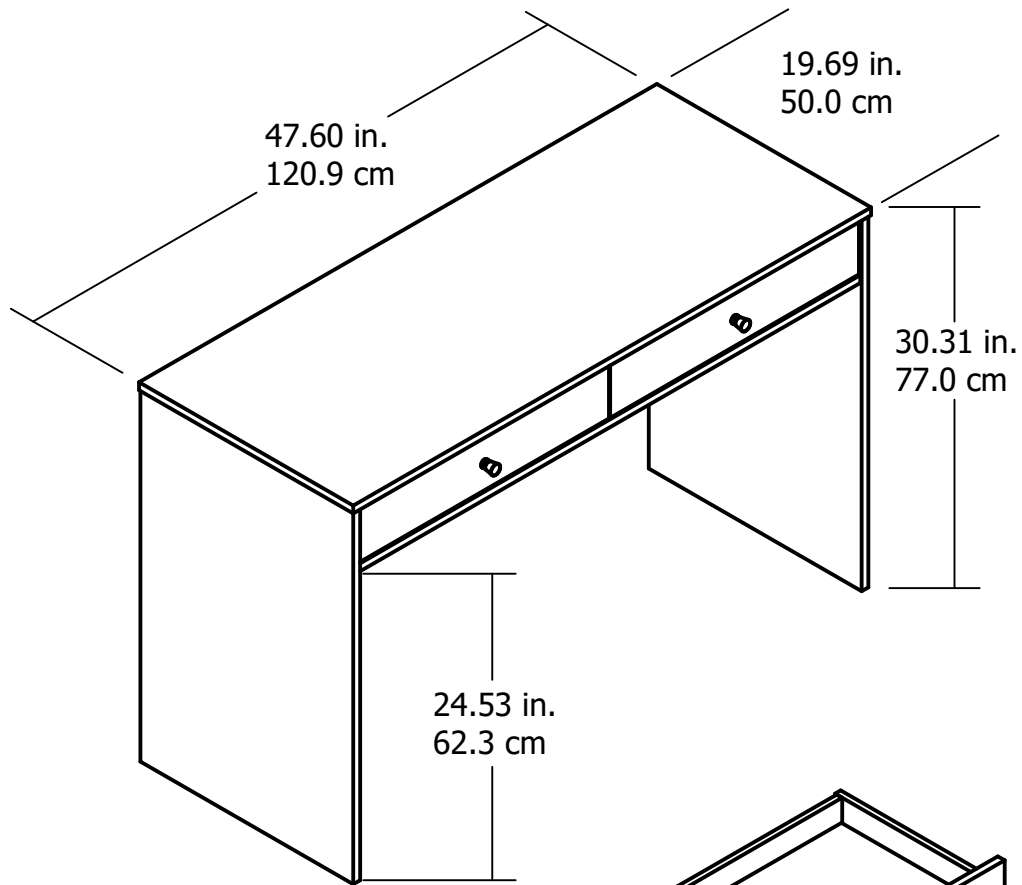

**8457**

Interior Drawer dimensions:  
20.63 in. (52.4 cm) W  
2.07 in. (5.25 cm) H  
12.97 in. (32.95 cm) D  
0.32 cubic feet each drawer

Wood Breakdown: 95%  
Total storage: 0.64 cubic feet

Overall Product Size:  
47.60"W x 19.69"D x 30.31"H  
120.9cm W x 50.0cm D x 77.0cm H

Maximum Weight Capacities  
Unit Weight: 70 lbs. (31.7 kg)