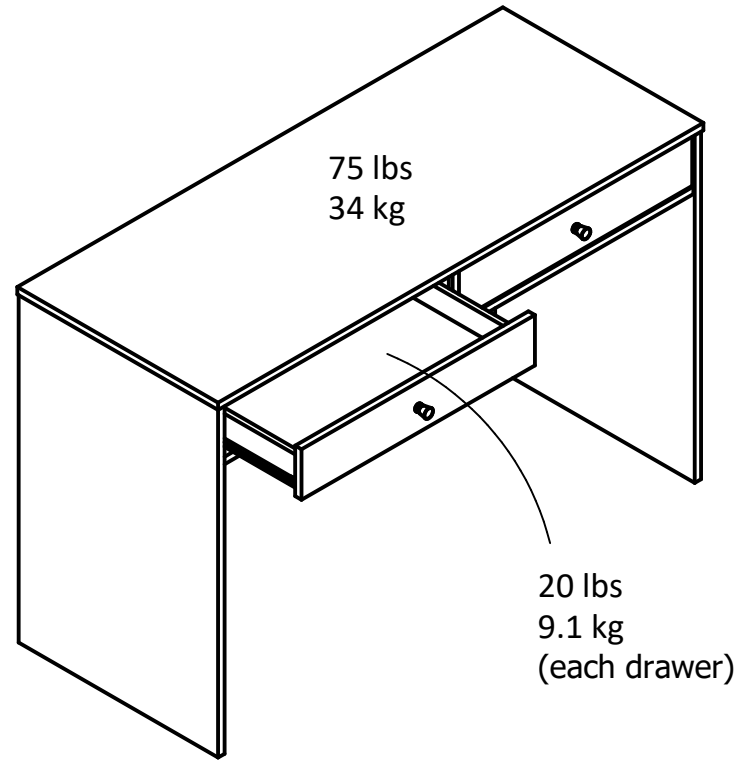

**8457**

Interior Drawer dimensions:  
20.63 in. (52.4 cm) W  
2.07 in. (5.25 cm) H  
12.97 in. (32.95 cm) D  
0.32 cubic feet each drawer

Wood Breakdown: 95%  
Total storage: 0.64 cubic feet

Overall Product Size:  
47.60"W x 19.69"D x 30.31"H  
120.9cm W x 50.0cm D x 77.0cm H

Maximum Weight Capacities  
Unit Weight: 70 lbs. (31.7 kg)